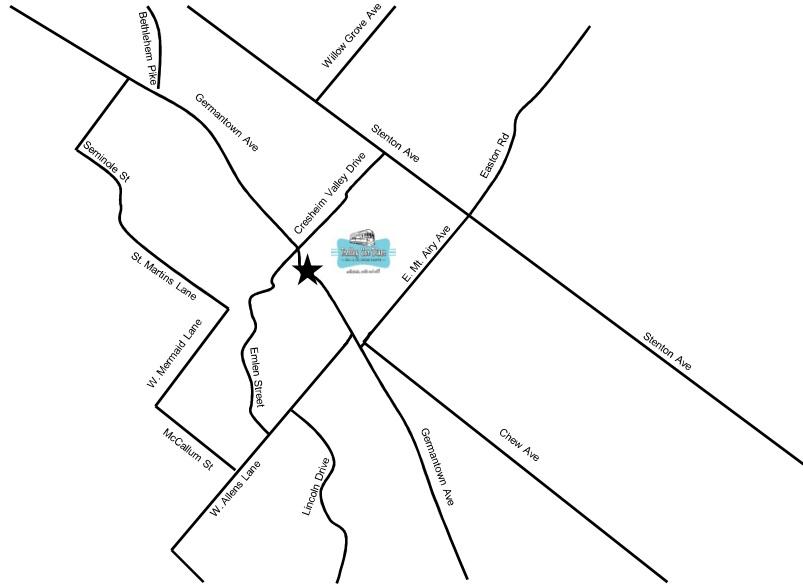

## Map to Trolley Car Diner – 7619 Germantown Ave

From Germantown Ave (Chestnut Hill):  
Stay on Germantown Ave, cross under bridge at Cresheim Valley Drive, Diner is immediately on the left

From Germantown Ave (W. Mt. Airy):  
Stay on Germantown Ave, pass Brewers Outlet, Diner will be on the right before the bridge

## Map to Trolley Car Cafe– 3269 S. Ferry Rd

From Ridge Ave. Turn onto N. Ferry Rd, left onto Kelly Drive, left onto S. Ferry Rd, Café is on the left

From US-1. Take Ridge Ave exit towards Kelly Drive, turn left at Ridge Ave, turn right onto N. Ferry Rd, turn left on Kelly Drive, 1<sup>st</sup> left on S. Ferry Rd, Café is on the left

Parking: Parking lot is available across from the café between N. Ferry Rd and S. Ferry Rd at 50¢ an hour

From I-76 W: Take exit 340A toward Lincoln Drive, merge onto E. City Ave, slight left onto the Ridge Ave East ramp, follow signs for Kelly Drive, merge onto Kelly Drive, turn left onto S. Ferry Rd, Café is on the left