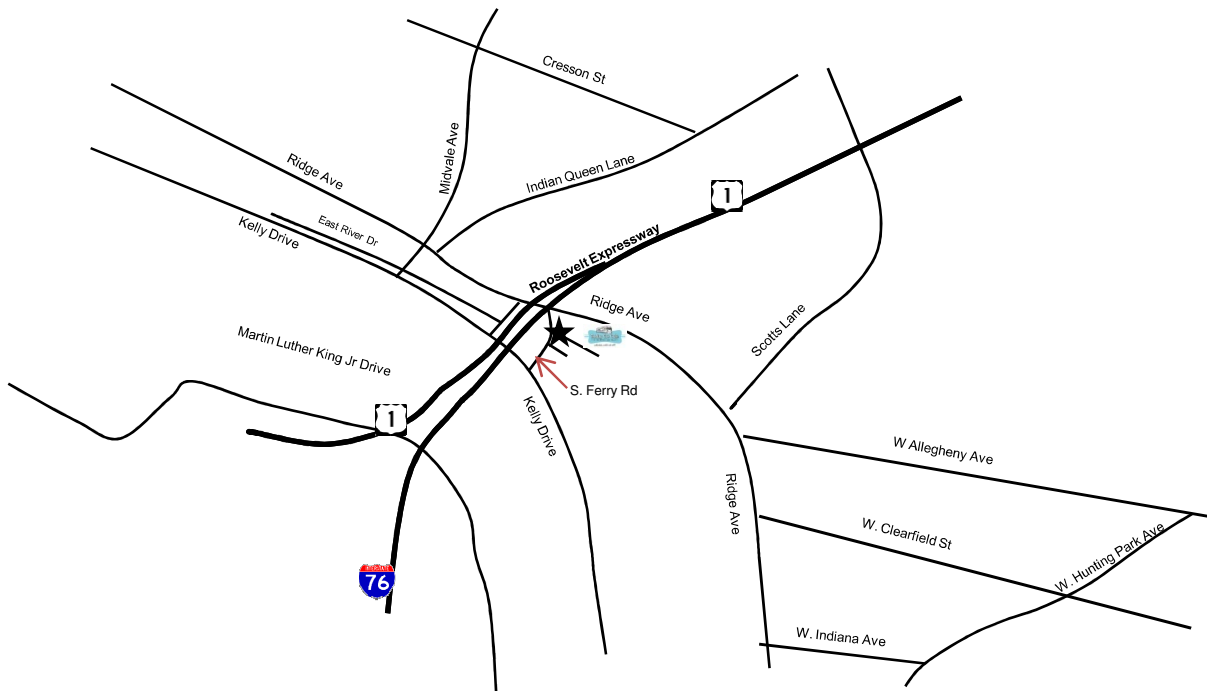

## Map to Trolley Car Diner – 7619 Germantown Ave

From Germantown Ave (Chestnut Hill):  
Stay on Germantown Ave, cross under bridge at Cresheim Valley Drive, Diner is immediately on the left

From Germantown Ave (W. Mt. Airy):  
Stay on Germantown Ave, pass Brewers Outlet, Diner will be on the right before the bridge

## Map to Trolley Car Cafe– 3269 S. Ferry Rd

From Ridge Ave. Turn onto N. Ferry Rd, left onto Kelly Drive, left onto S. Ferry Rd, Café is on the left

From US-1. Take Ridge Ave exit towards Kelly Drive, turn left at Ridge Ave, turn right onto N. Ferry Rd, turn left on Kelly Drive, 1<sup>st</sup> left on S. Ferry Rd, Café is on the left

Parking: Parking lot is available across from the café between N. Ferry Rd and S. Ferry Rd at 50¢ an hour

From I-76 W: Take exit 340A toward Lincoln Drive, merge onto E. City Ave, slight left onto the Ridge Ave East ramp, follow signs for Kelly Drive, merge onto Kelly Drive, turn left onto S. Ferry Rd, Café is on the left